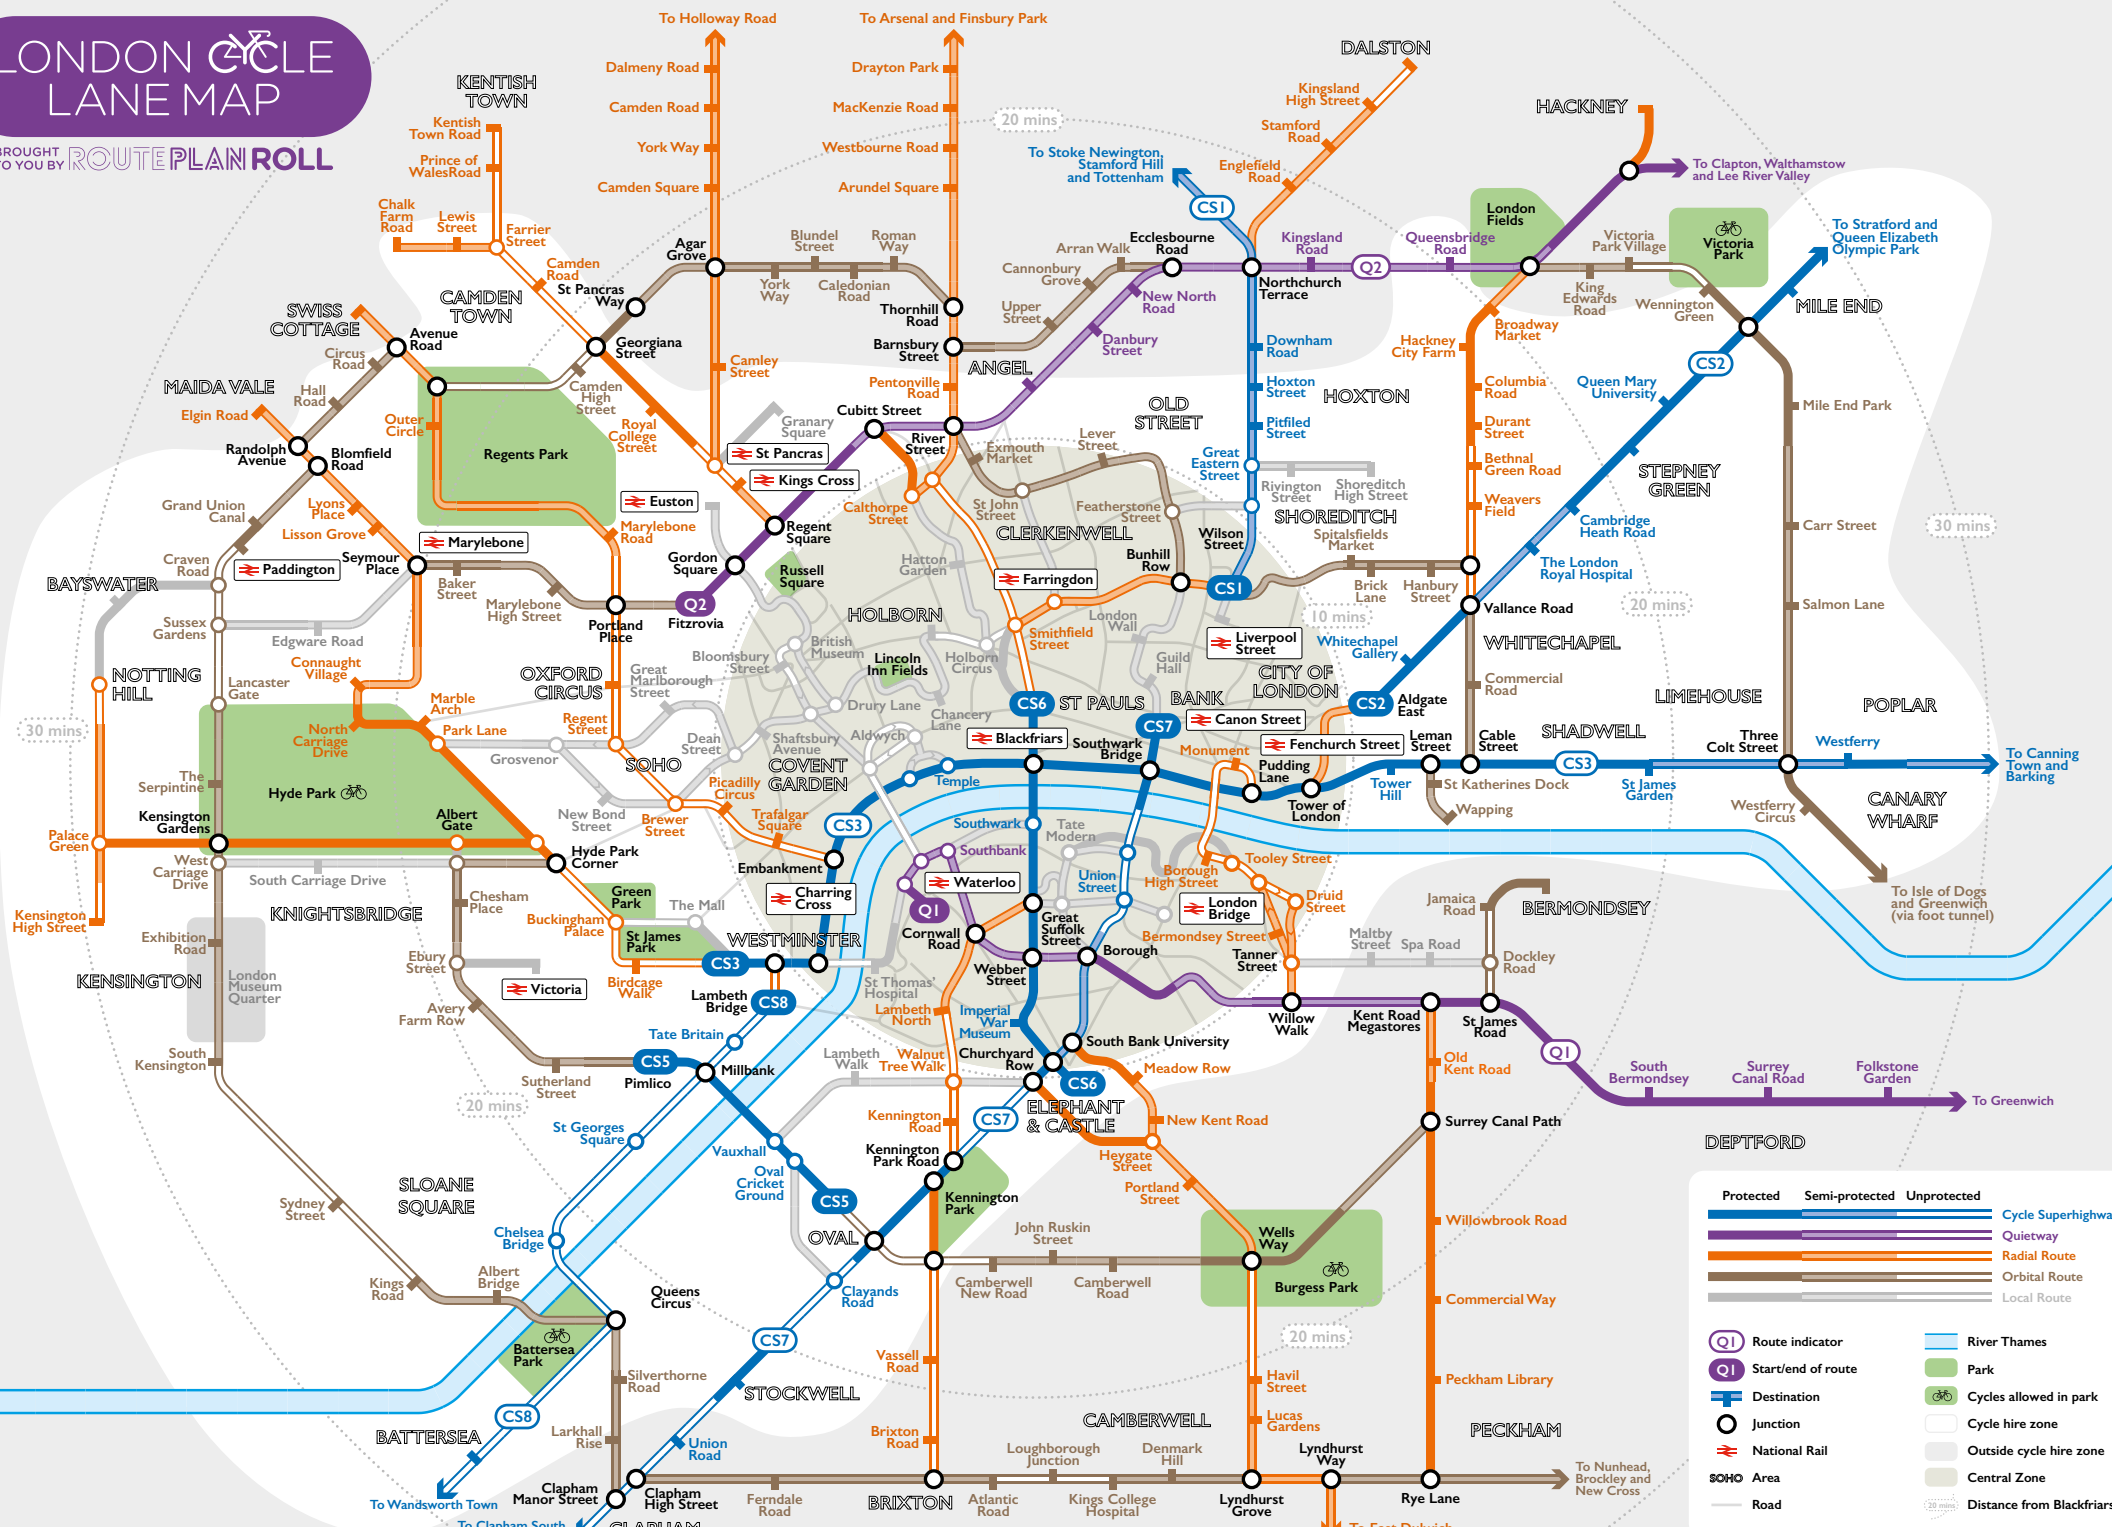

In a quick easy to understand manner.

OUR MISSION

To encourage and support those who wish to travel by their own free wheels

MAP GRID	AREA
SOUTH WEST	Battersea
	Sloane Square
	Kensington
	Victoria
	Oval
	Stockwell
	Clapham
	Brixton
	Notting Hill
	Bayswater
NORTH WEST	Paddington
	Maida Vale
	Marylebone
	Swiss Cottage
	Camden Town
	Kentish Town
	Angel
	St Pancras
	Kings Cross
	Holborn
CENTRAL	Oxford Circus
	Soho
	Covent Garden
	Westminster
	Charring Cross
	Waterloo
	Blackfriars
	Elephant & Castle
	London Bridge
	Fenchurch Street
	Cannon Street
	Liverpool Street
	St Paul's
	Clerkenwell

NORTH EAST

PICK UP FOR LATER: BAKERYS:
Better Health Bakery Haggerston E8 4ED • **E5 Bakehouse** London Fields E8 3PH • **Rinkoff** Whitechapel E1 3BS • **Yeast** London Fields E8 3RL **GREENGROCERS: Hussey's** Wapping

DESTINATIONS: CAFES: Climpson and Sons Cafe Broadway Market E8 4PH • **Taylor St Baristas** Canary Wharf E14 4PZ • **Reilly Rocket** Dalston E8 4AU • **Exmouth Coffee Company** Aldgate East E1 7QX **BIKE SHOPS: London Bike Kitchen** Hoxton Street N1 5QA • **Mamachari** Dalston E8 3DL • **Bikeworks** Whitechapel E1 5QJ • **Giant Store** Canary Wharf E14 9JP

ADVERTISE HERE

Want to advertise with us?
 @RoutePlanRoll
 fb.me/RoutePlanRoll

LONDON CYCLE LANE MAP

BROUGHT TO YOU BY ROUTEPLAN ROLL

Protected	Semi-protected	Unprotected	
			Cycle Superhighway
			Quietway
			Radial Route
			Orbital Route
			Local Route
			Route indicator
			Start/end of route
			Destination
			Junction
			National Rail
			Area
			Road
			River Thames
			Park
			Cycles allowed in park
			Cycle hire zone
			Outside cycle hire zone
			Central Zone
			Distance from Blackfriars