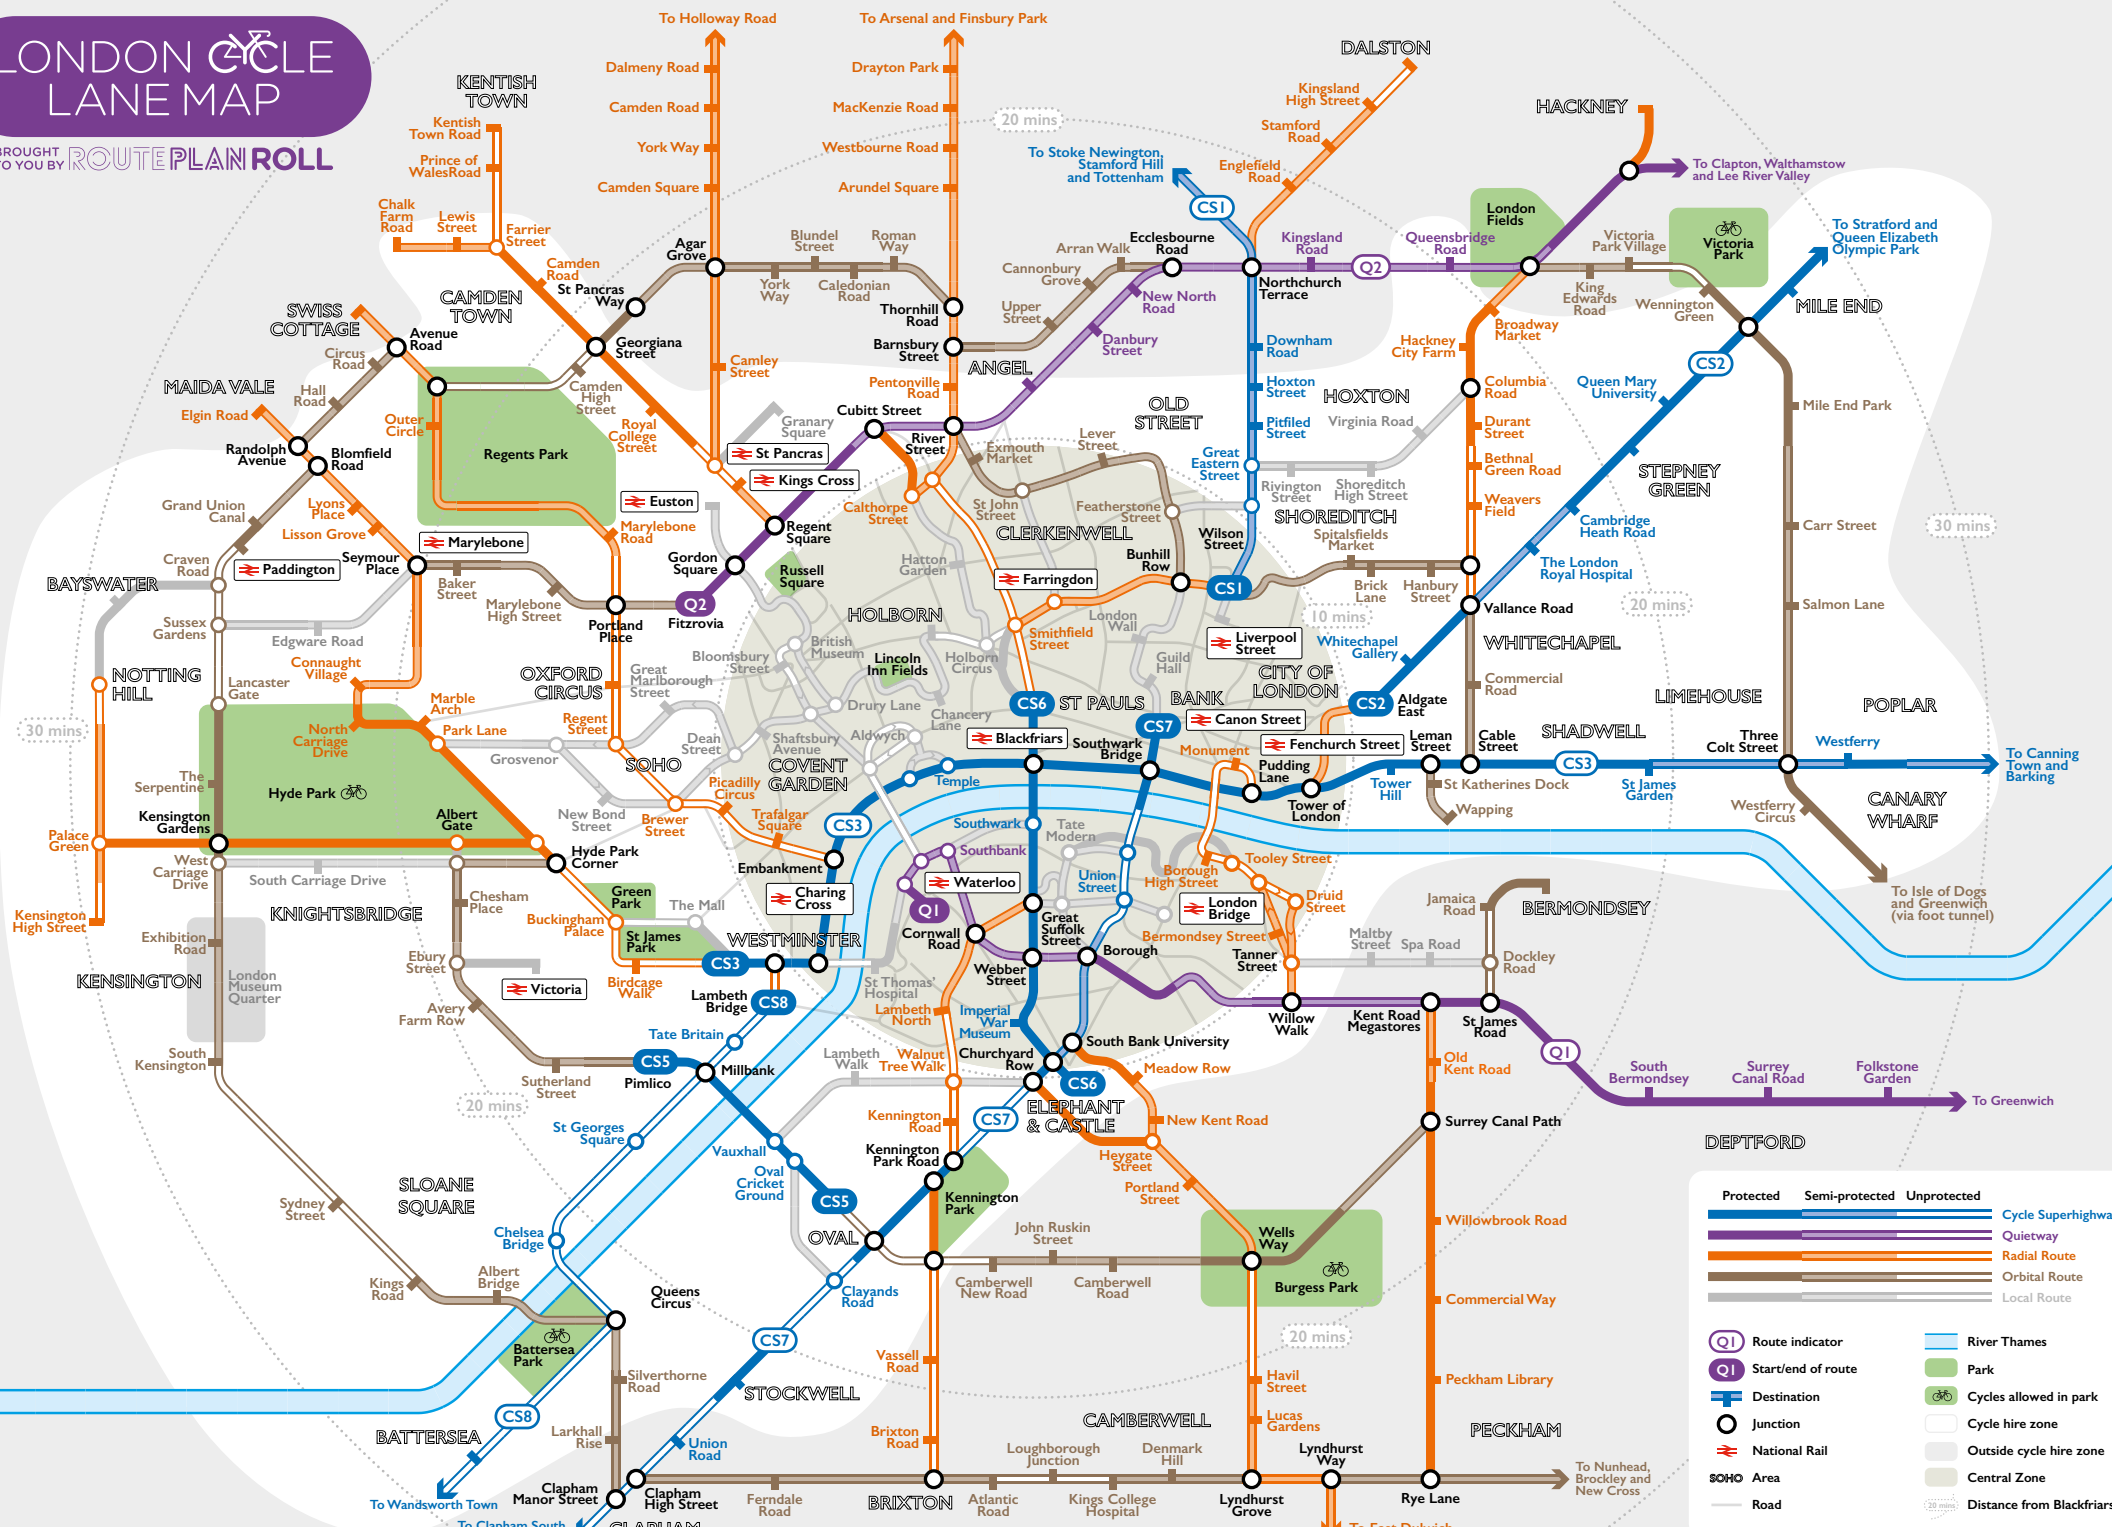

In a quick easy to understand manner.

OUR MISSION

To encourage and support those who wish to travel by their own free wheels

MAP GRID	AREA
SOUTH WEST	Battersea
	Sloane Square
	Kensington
	Victoria
	Oval
	Stockwell
	Clapham
	Brixton
	Notting Hill
	Bayswater
NORTH WEST	Paddington
	Maida Vale
	Marylebone
	Swiss Cottage
	Camden Town
	Kentish Town
	Angel
	St Pancras
	Kings Cross
	Holborn
CENTRAL	Oxford Circus
	Soho
	Covent Garden
	Westminster
	Charring Cross
	Waterloo
	Blackfriars
	Elephant & Castle
	London Bridge
	Fenchurch Street
	Cannon Street
	Liverpool Street
	St Paul's
	Clerkenwell

NORTH EAST

PICK UP FOR LATER: BAKERYS:
Better Health Bakery Haggerston E8 4ED • **E5 Bakehouse** London Fields E8 3PH • **Rinkoff** Whitechapel E1 3BS • **Yeast** London Fields E8 3RL **GREENGROCERS: Hussey's** Wapping

DESTINATIONS: CAFES: Climpson and Sons Cafe Broadway Market E8 4PH • **Taylor St Baristas** Canary Wharf E14 4PZ • **Reilly Rocket** Dalston E8 4AU • **Exmouth Coffee Company** Aldgate East E1 7QX **BIKE SHOPS: London Bike Kitchen** Hoxton Street N1 5QA • **Mamachari** Dalston E8 3DL • **Bikeworks** Whitechapel E1 5QJ • **Giant Store** Canary Wharf E14 9JP

ADVERTISE HERE

Want to advertise with us?
 @RoutePlanRoll
 fb.me/RoutePlanRoll

LONDON CYCLE LANE MAP

BROUGHT TO YOU BY ROUTEPLAN ROLL

Protected	Semi-protected	Unprotected	
			Cycle Superhighway
			Quietway
			Radial Route
			Orbital Route
			Local Route
			Route indicator
			Start/end of route
			Destination
			Junction
			National Rail
			Area
			Road
			River Thames
			Park
			Cycles allowed in park
			Cycle hire zone
			Outside cycle hire zone
			Central Zone
			Distance from Blackfriars